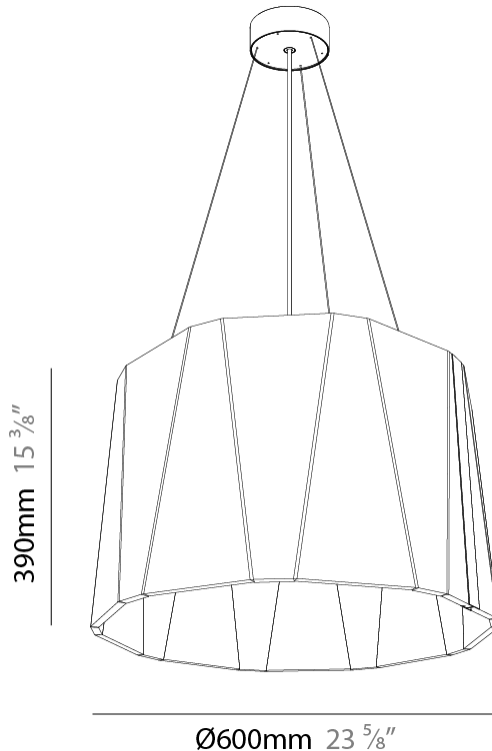

PHYSICAL

Shape: Drum
Diameter (mm): 600
Diameter (in): 23 5/8
Height (mm): 270
Height (in): 10 5/8
Weight (kg): 7.0

Diffuser: [Clear / Microprism / Clear Microprism](#)
Fixture Finish: [SSR / BKV / CWI / CRY / HAB / UFT / ITA / RUA / FTG / MYG / LOD / PUS / FRO / FUP / KIA / POP / BLS / SPG / MEY / GOH / CHC / COM / ABZ / JAG / OBR / MOS / ROR](#)
Holder Finish: [SSR / BKV / CWI / CRY / HAB / LAG / UFT / ITA / RUA / RUR / MIC / FTG / MYG / TWT / LOD / PUS / FRO / FUP / KIA / POP / BLS / SPG / MEY / GOH / GUM / CHC / COM / ABZ / JAG](#)
Acoustic Finish: [SFW / CYW / SEE / SYN / MTS / PMB / TTN / CYB / STO / DPE / BES / SHB / ARE / ANE / VRD / CRF](#)
Fixture Material: Aluminum
Primary Material: Acoustic
Cable Details: [2000mm/78 3/4" or 6000mm/236 1/4" Cable, - Black, Orange, Red, Transparent and White](#)

ELECTRICAL

Lamp Type: LED
Input Wattage (W): 53.1
Total Output Wattage (W): 48.2
Dimming: [Tri-Mode (Non-Dimming and Phase Dimming (120Vac only) and 0-10V Dimming)](#)
Driver Included: Yes
Driver Location: Integrated
Driver Type: Constant Current - Universal
Driver Class: Class 2
Input Voltage (V): 120 - 277
Constant Current (MA): 700mA
Upon Request: [MATTER Dimming / DALI Dimming (Remote)](#)

LED

Color Temperature (°K): [2700 / 3000 / 3500 / 4000](#)
Max. Delivered Lumen (lm): Max 6952
CRI: >90 CRI
Lamp Life (hrs): 50000

OPTICAL

RATINGS AND CERTIFICATIONS
Certified By: Certified for North American Standards
IP rating: IP20