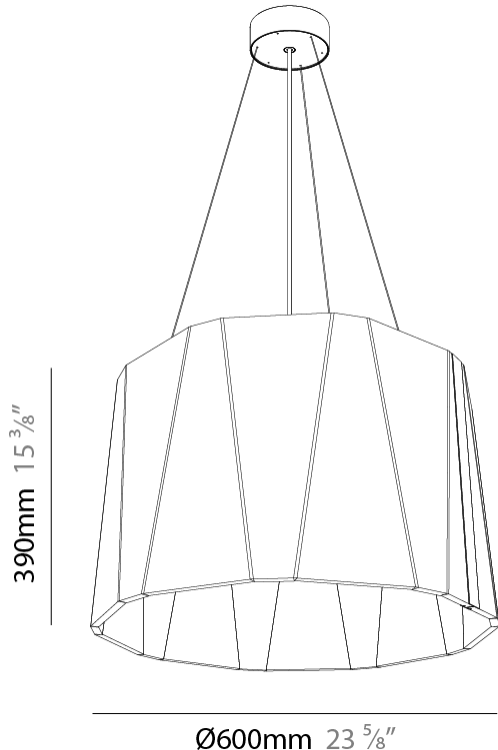

PHYSICAL

Shape: Drum
Diameter (mm): 600
Diameter (in): 23 ⁵/₈
Height (mm): 580
Height (in): 22 ¹³/₁₆
Weight (kg): 7.0

Diffuser: [Clear / Microprism / Clear Microprism](#)

Fixture Finish: [SSR / BKV / CWI / CRY / HAB / UFT / ITA / RUA / FTG / MYG / LOD / PUS / FRO / FUP / KIA / POP / BLS / SPG / MEY / GOH / CHC / COM / ABZ / JAG / OBR / MOS / ROR](#)

Holder Finish: [SSR / BKV / CWI / CRY / HAB / LAG / UFT / ITA / RUA / RUR / MIC / FTG / MYG / TWT / LOD / PUS / FRO / FUP / KIA / POP / BLS / SPG / MEY / GOH / GUM / CHC / COM / ABZ / JAG](#)

Acoustic Finish: [SFW / CYW / SEE / SYN / MTS / PMB / TTN / CYB / STO / DPE / BES / SHB / ARE / ANE / VRD / CRF](#)

Fixture Material: Aluminum

Primary Material: Acoustic

Cable Details: [2000mm/78 3/4" or 6000mm/236 1/4" Cable, - Black, Orange, Red, Transparent and White](#)

ELECTRICAL

Lamp Type: LED
Input Wattage (W): 72.3
Total Output Wattage (W): 65.4
Dimming: Tri-Mode (Non-Dimming and Phase Dimming (120Vac only) and 0-10V Dimming)
Driver Included: Yes
Driver Location: Integrated
Driver Type: Constant Current - Universal
Driver Class: Class 2
Input Voltage (V): 120
Constant Current (MA): 700mA
Upon Request: [MATTER Dimming / DALI Dimming (Remote)](#)

LED

Color Temperature (°K): [2700 / 3000 / 3500 / 4000](#)
Max. Delivered Lumen (lm): Max 9899
CRI: >90 CRI
Lamp Life (hrs): 50000

OPTICAL

RATINGS AND CERTIFICATIONS
Certified By: Certified for North American Standards
IP rating: IP20